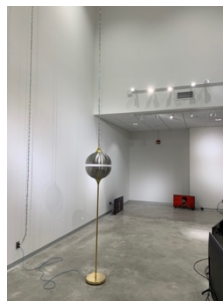

Infinite Expansion of the Rubber Band Mansion
New work by Jamie Ienstein (American, b. 1975)

November 4-December 16, 2022

On view:

***Candle Clock*, 2022**

12 channel video,
looping playback devices
Dimensions variable

Unlimited Ping Pong (Yawn)

2022
2 channel video,
looping playback devices
Dimensions variable

***Loop of Light*, 2022**

Swag lamp, torchiere floor lamp,
outlet, electrical grid
Dimensions variable

Mood Clocks, 2022

Five clocks, paint, wood,
clock movements
9.5 x 9.5 x 2.5 inches each

Wheel of Fortune

(L-R:
water wheel
silver motor
orange wagon wheel
lumber mill saw blade), 2022
Map folded Tigerbond paper
36 x 48 inches each

GALLERY TWO:

Disco-Centric Model of the Universe,
2022

Disco balls, chain, wood, motors,
spotlights
Dimensions variable